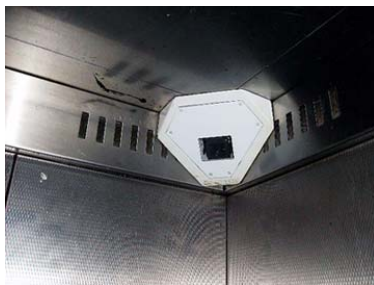

## Corner Mount No Grip + Bullet Cameras: Indispensable Duo For Criminal Prosecutions

David Gonzalez, Area Specialist for Tri-Ed / Northern Video Distribution, evaluated the Bosch cameras and discovered that the Bullet Cameras reliably captured high-quality prosecutable images under poor lighting conditions, while the Bosch Corner Mount No Grip Cameras were highly resistant to vandalism.

- EX36 Corner Mount No Grip cameras’ steel construction can protect against even the most brutal attempt to destroy, detach, or disable the camera
- WZ20 bullet cameras deliver 45m(150ft) of high performance night